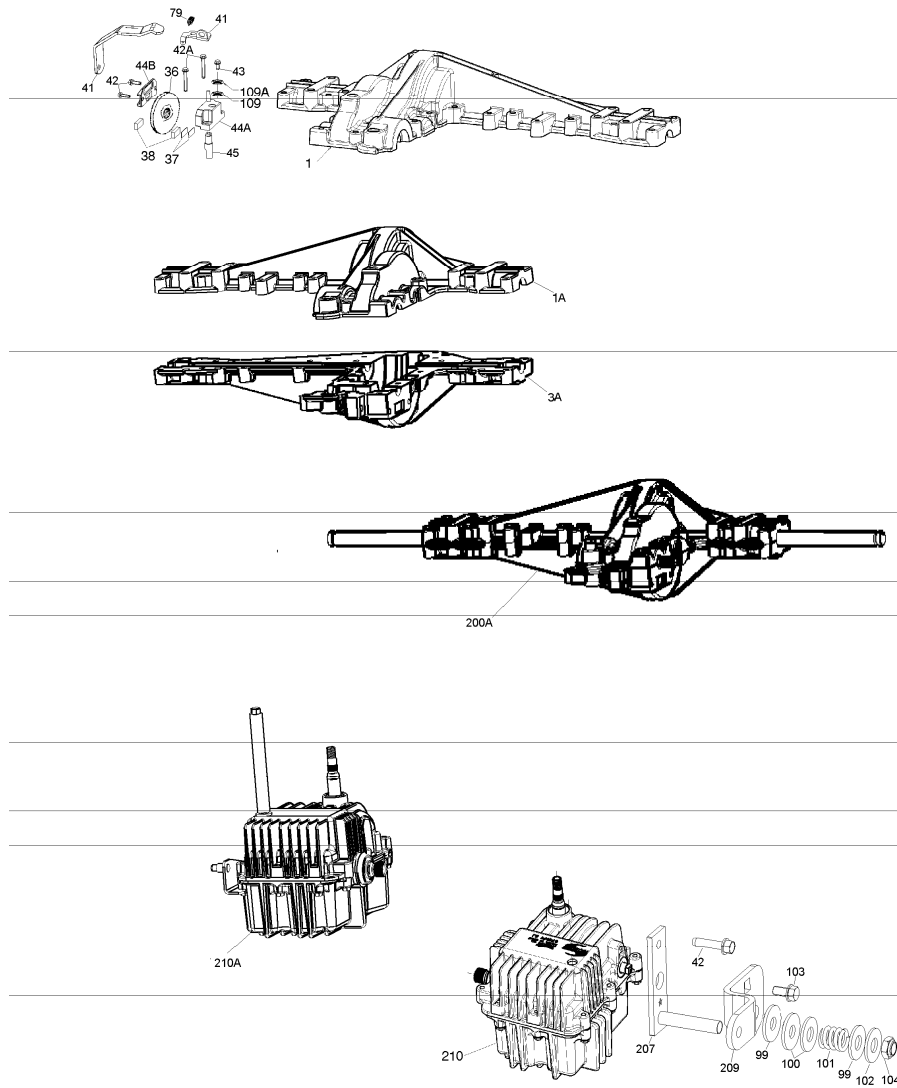

lth2000a 2000-2000-004C / Hydro Transaxle pg 2

Part List

lth2000a 2000-2000-004C / Hydro Transaxle pg 2

REF #	ITEM #	DESCRIPTION	QTY	REMARK
1	772151	Cover LH (mach)	1	
36	790075	Brake Disk	1	
37	790007	Brake Pad Plate	1	
38	799021	Brake Pad	2	
41	790095	Brake Lever	1	
42	792177	Screw 1/4-20 x 1.375	2	
43	792075	Lock Nut 5/16-24	1	
79	792144	Spring .430OD .5000L	1	
103	792193	Screw 1/4-28 x .490	1	
109	788092	O-Ring	1	
209	798060	Control Lever	1	
210	794736	Hydro Module LH (Foot Control)	1